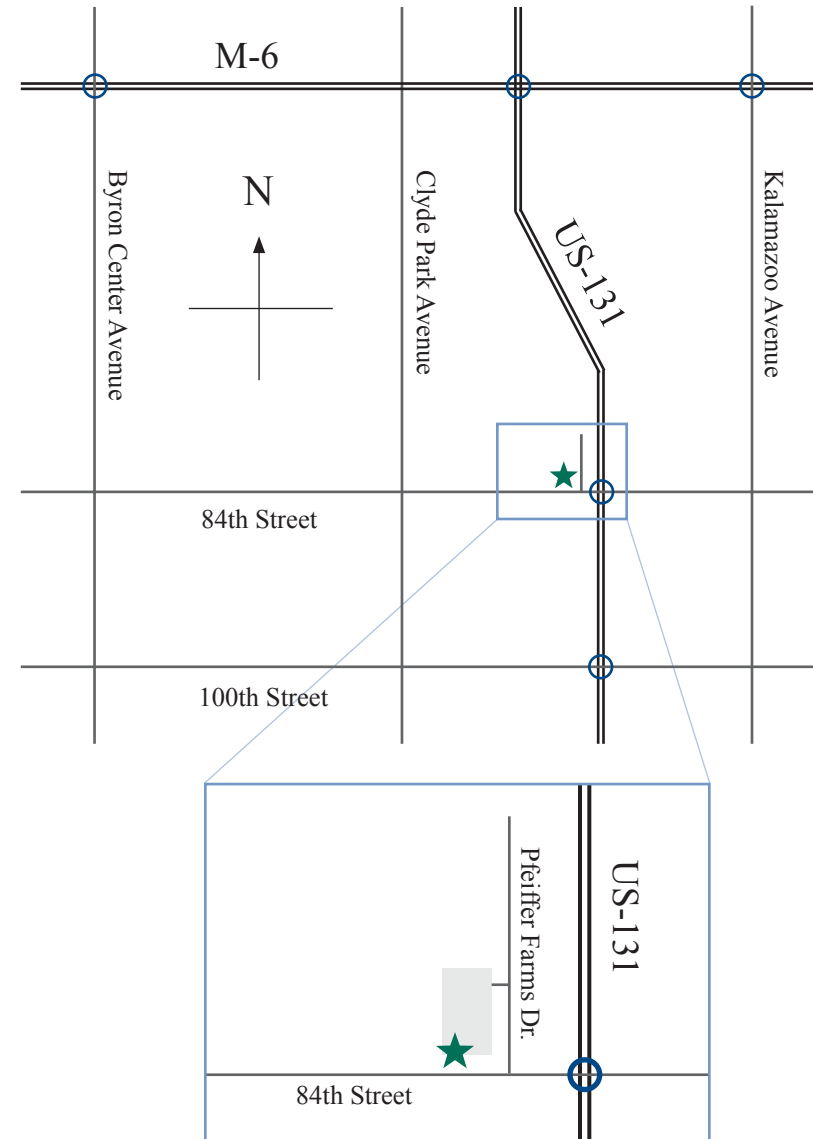

Prein&Newhof Byron Center

365 84th Street SW, Suite 4
Byron Center, MI 49315
t. 616-878-9296

From the west:

1. Take I-196 East toward Grand Rapids.
2. Merge onto M-6 East (the Paul B. Henry Freeway) toward Lansing.
3. Merge onto US-131 South toward Kalamazoo.
4. Exit at 84th Street / Byron Center (exit 74).
5. Turn right onto 84th Street.
6. Turn right onto Pfeiffer Farms Drive. Turn left into the first driveway. Prein&Newhof is in the suite facing 84th Street.

From the east:

1. Take I-96 West towards Grand Rapids.
2. Merge onto M-6 West (the Paul B. Henry Freeway).
3. Merge onto US-131 South toward Kalamazoo.
4. Exit at 84th Street / Byron Center (exit 74).
5. Turn right onto 84th Street.
6. Turn right onto Pfeiffer Farms Drive. Turn left into the first driveway. Prein&Newhof is in the suite facing 84th Street.

From the north:

1. Take US-131 South toward Kalamazoo.
2. Exit at 84th Street / Byron Center (exit 74).
3. Turn right onto 84th Street.
4. Turn right onto Pfeiffer Farms Drive. Turn left into the first driveway. Prein&Newhof is in the suite facing 84th Street.

From the south:

1. Take US-131 North toward Grand Rapids.
2. Exit at 84th Street / Byron Center (exit 74).
3. Turn left onto 84th Street.
4. Turn right onto Pfeiffer Farms Drive. Turn left into the first driveway. Prein&Newhof is in the suite facing 84th Street.