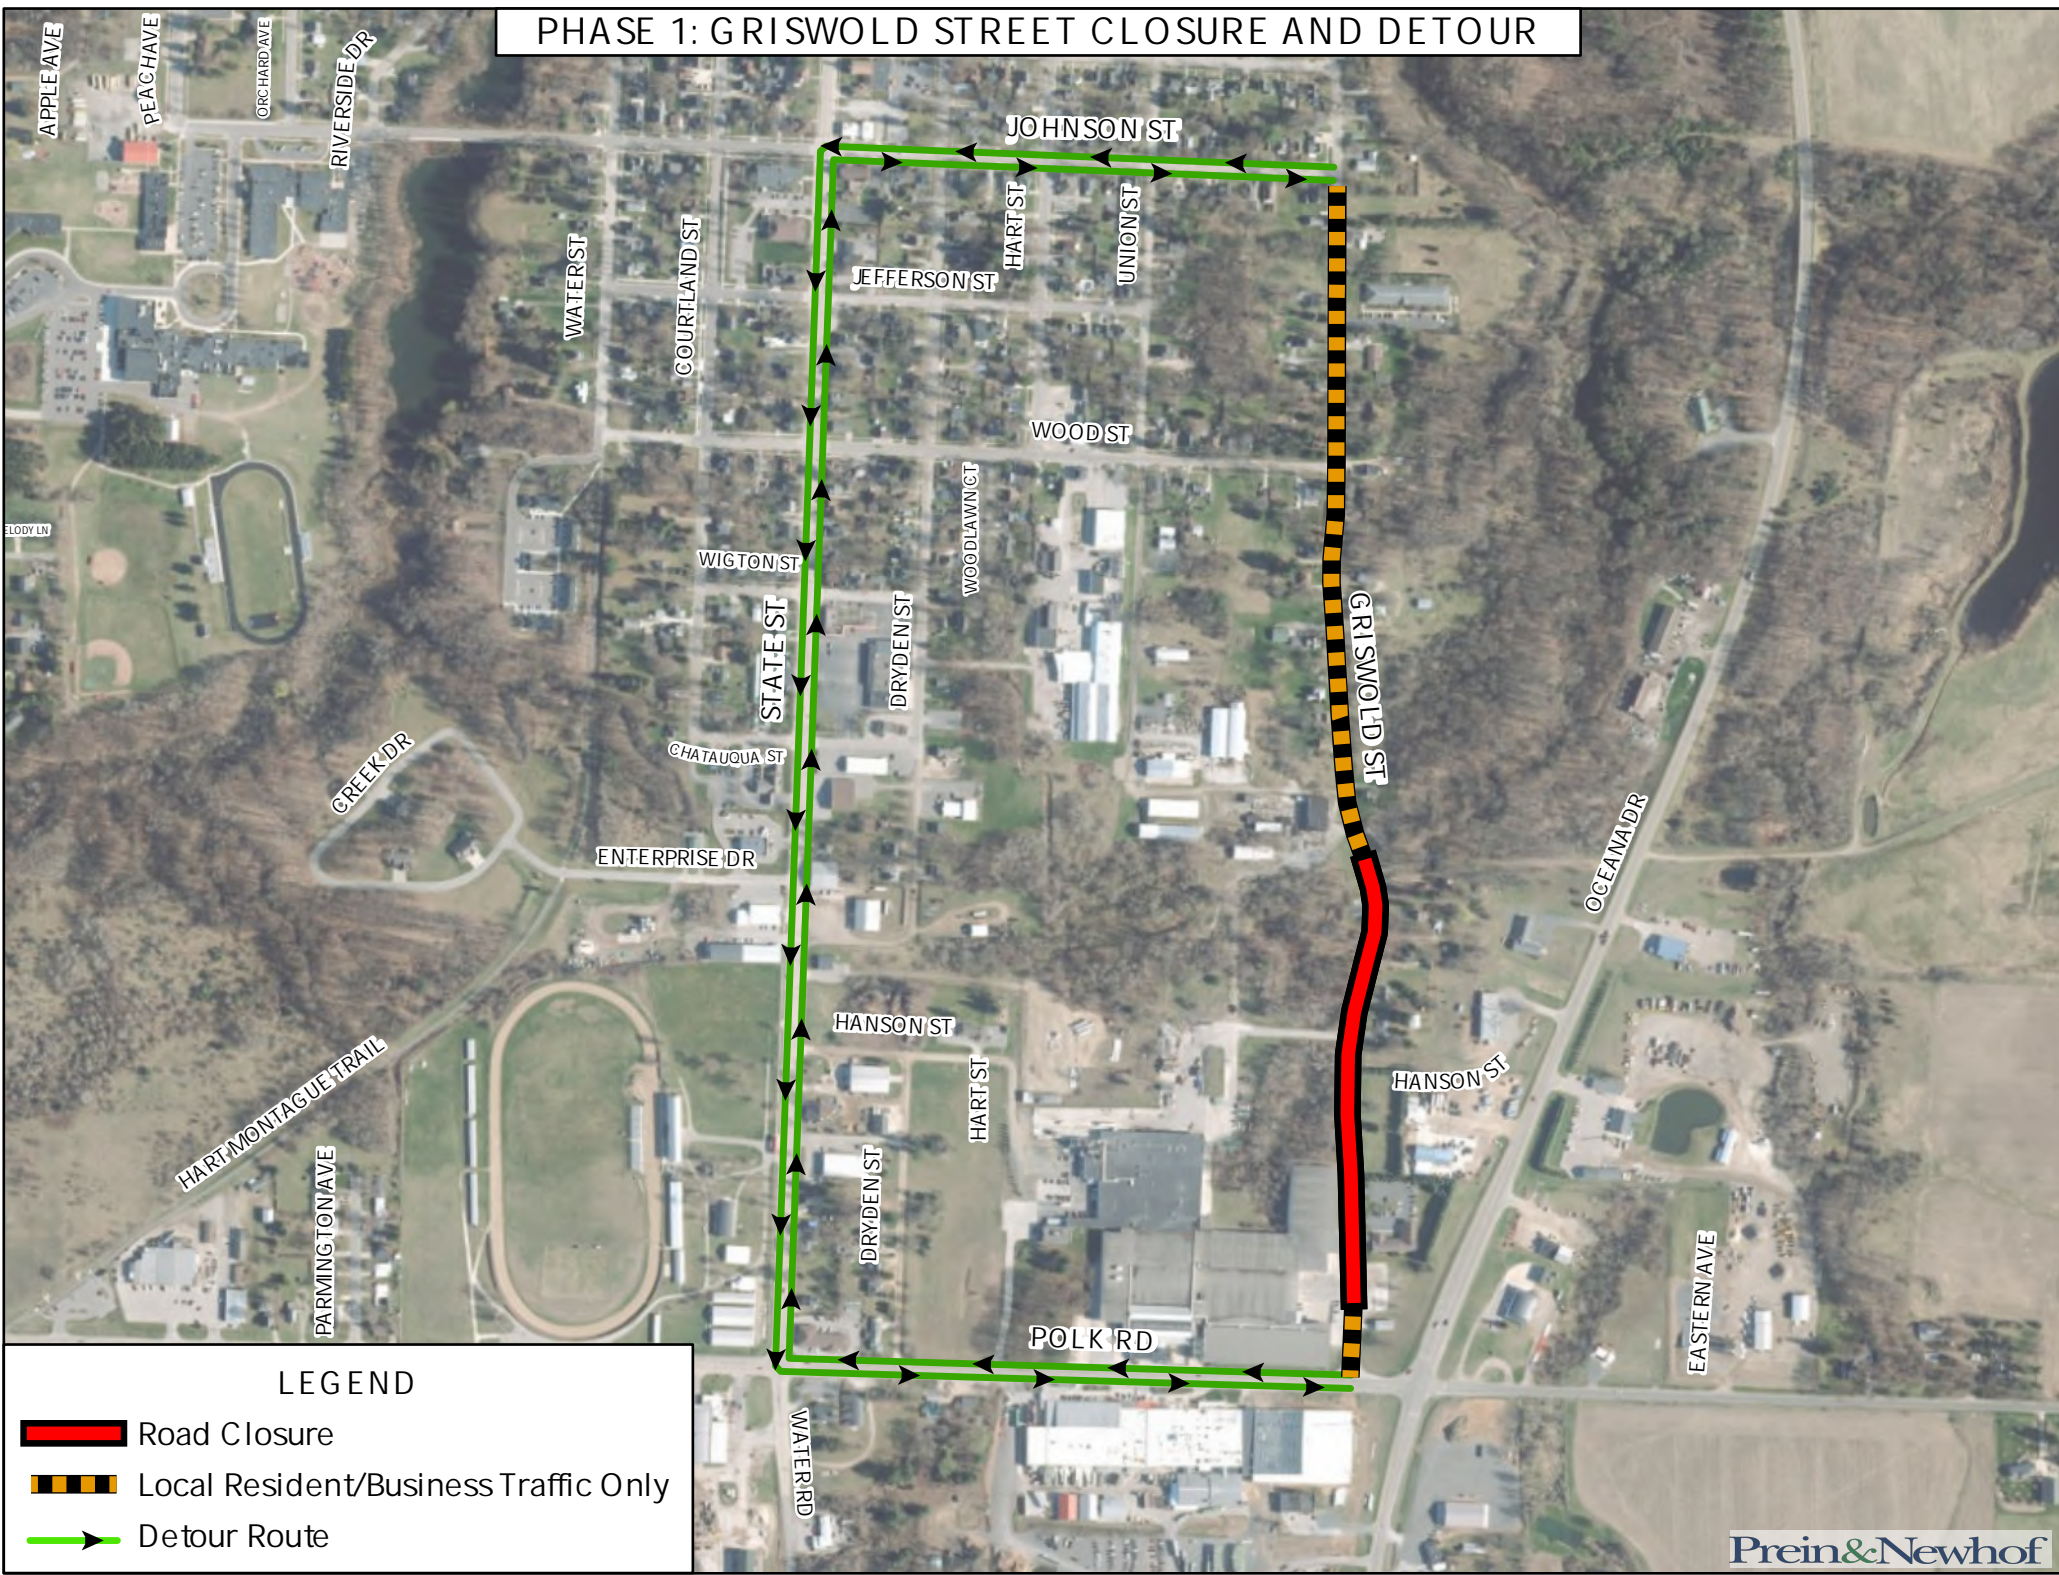

PHASE 1: GRISWOLD STREET CLOSURE AND DETOUR

LEGEND

-  Road Closure
-  Local Resident/Business Traffic Only
-  Detour Route