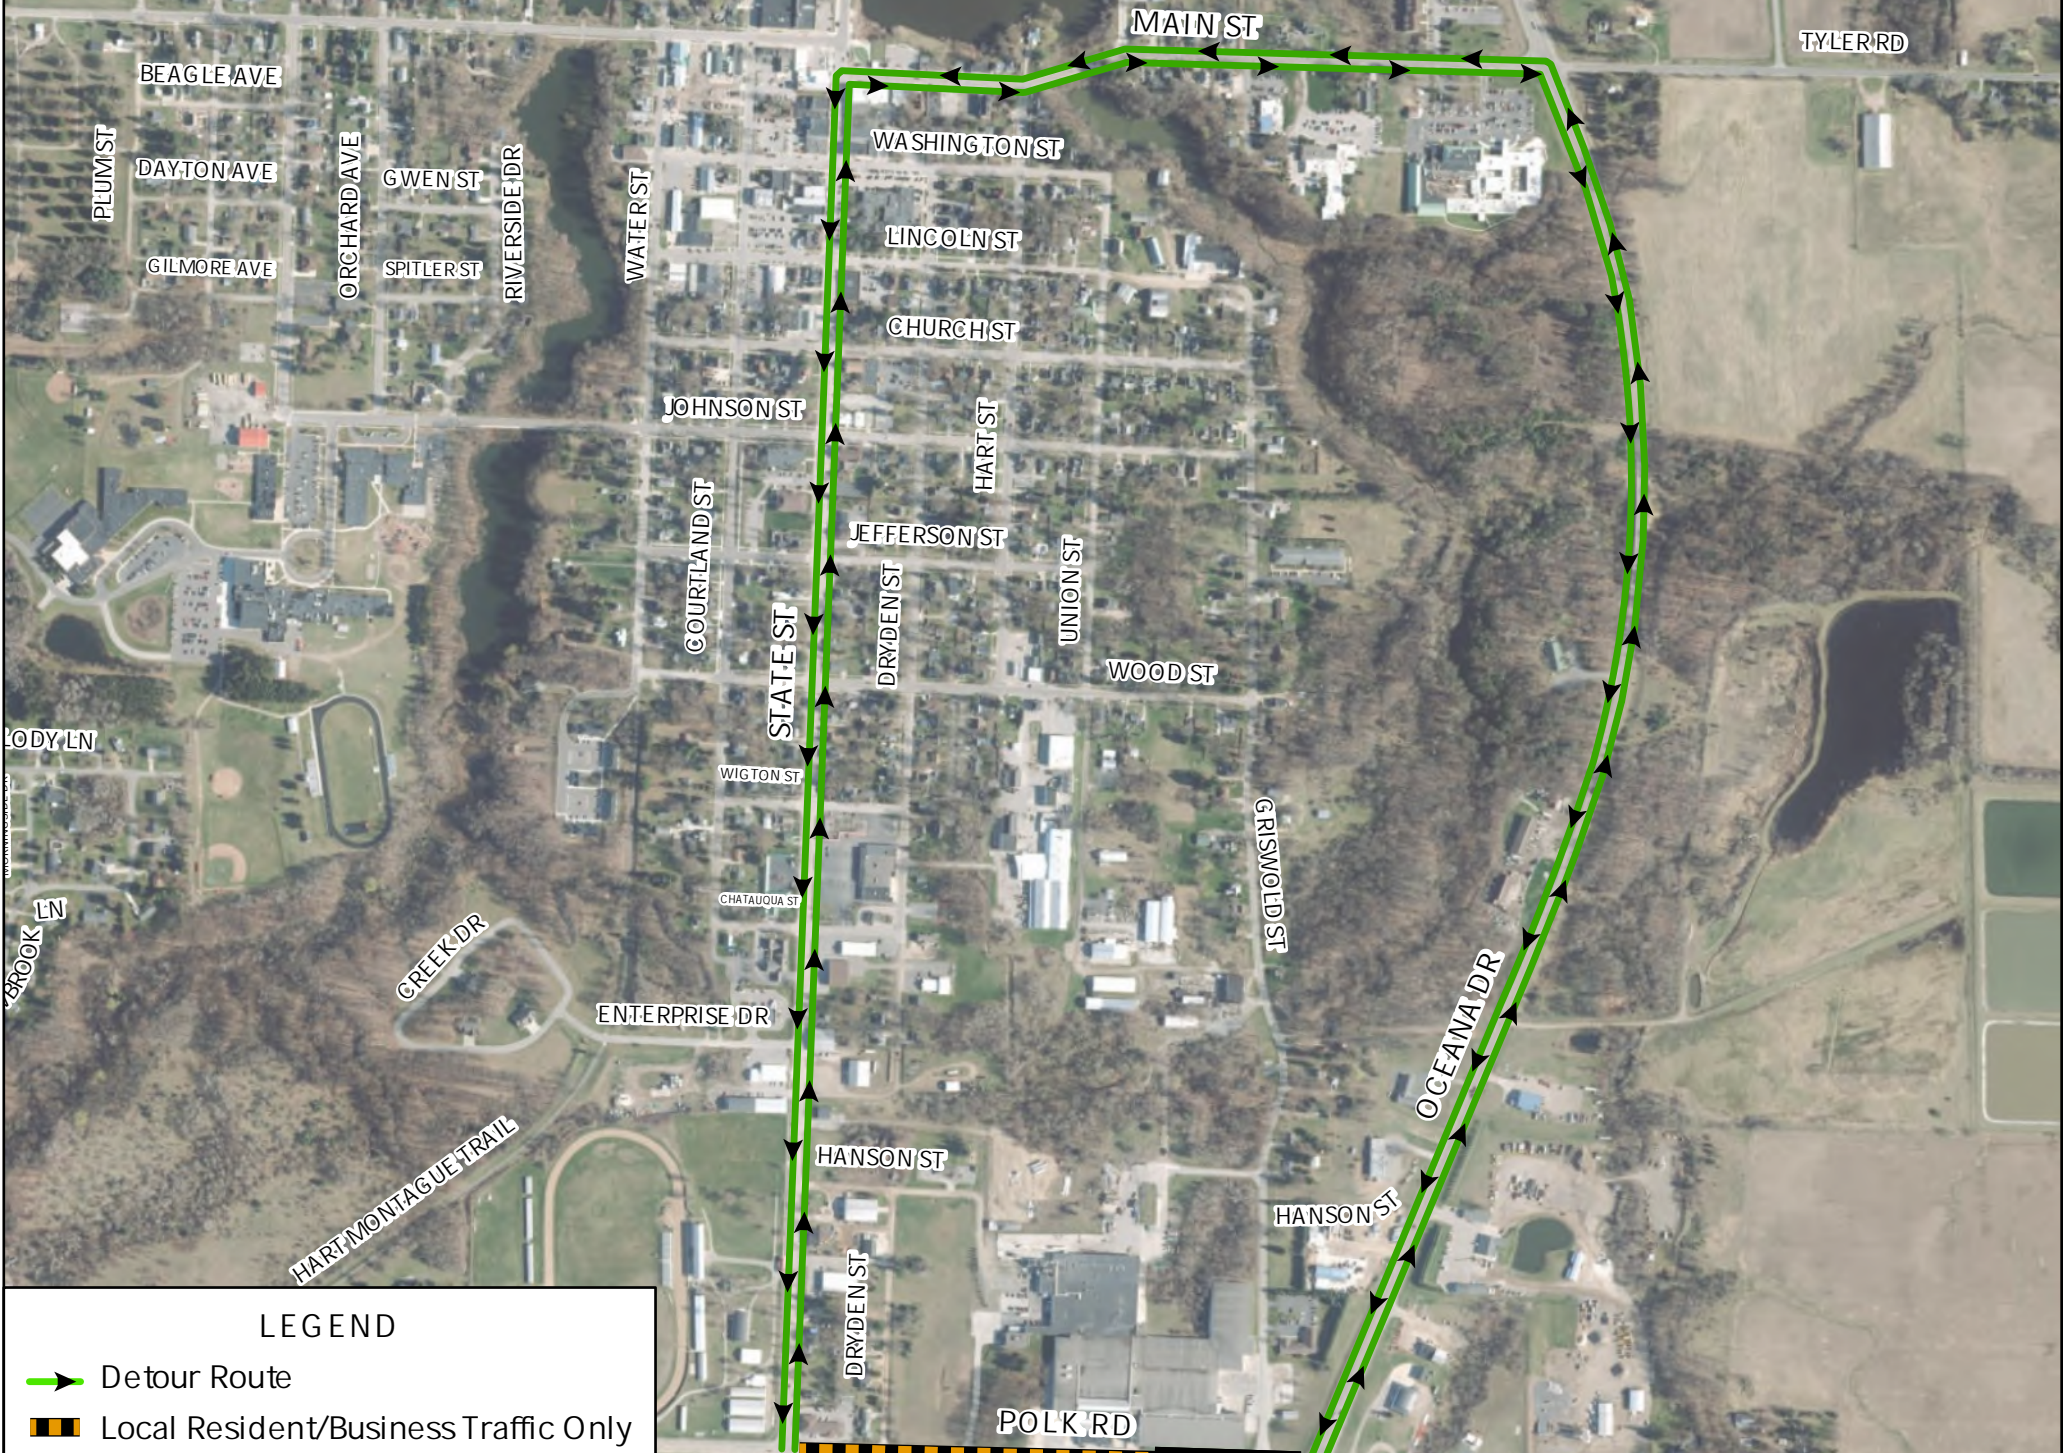

PHASE 3: POLK ROAD CLOSURE AND DETOUR ROUTE

LEGEND

-  Detour Route
-  Local Resident/Business Traffic Only
-  Road Closure