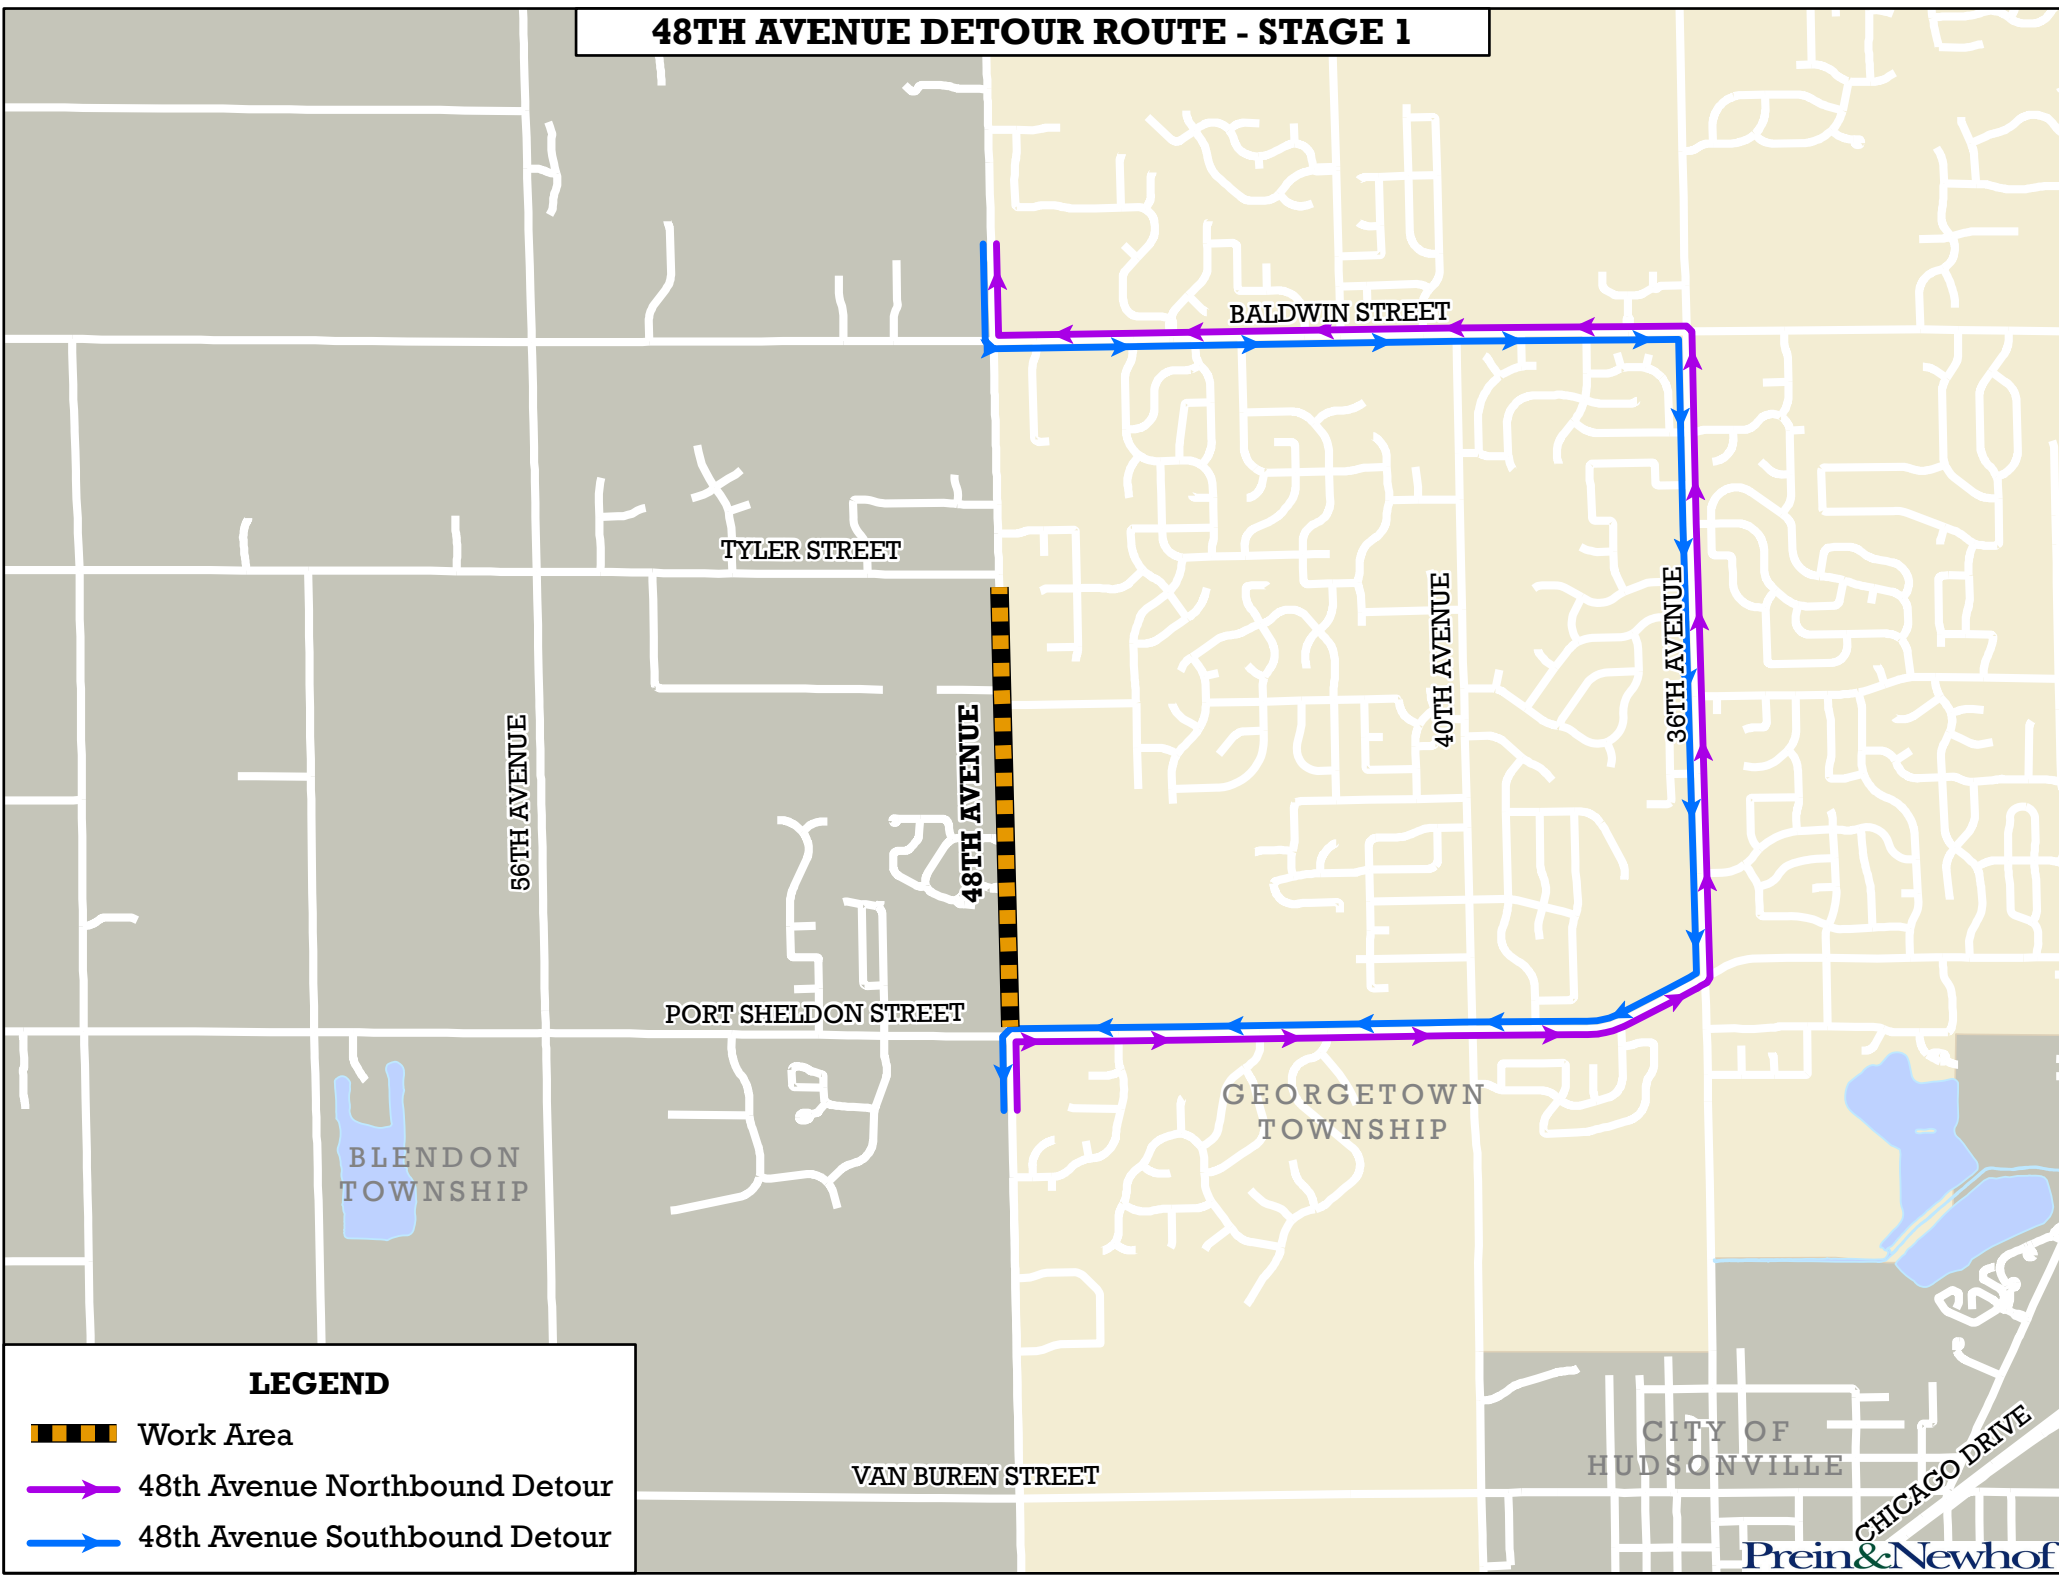

48TH AVENUE DETOUR ROUTE - STAGE 1

LEGEND

-  Work Area
-  48th Avenue Northbound Detour
-  48th Avenue Southbound Detour