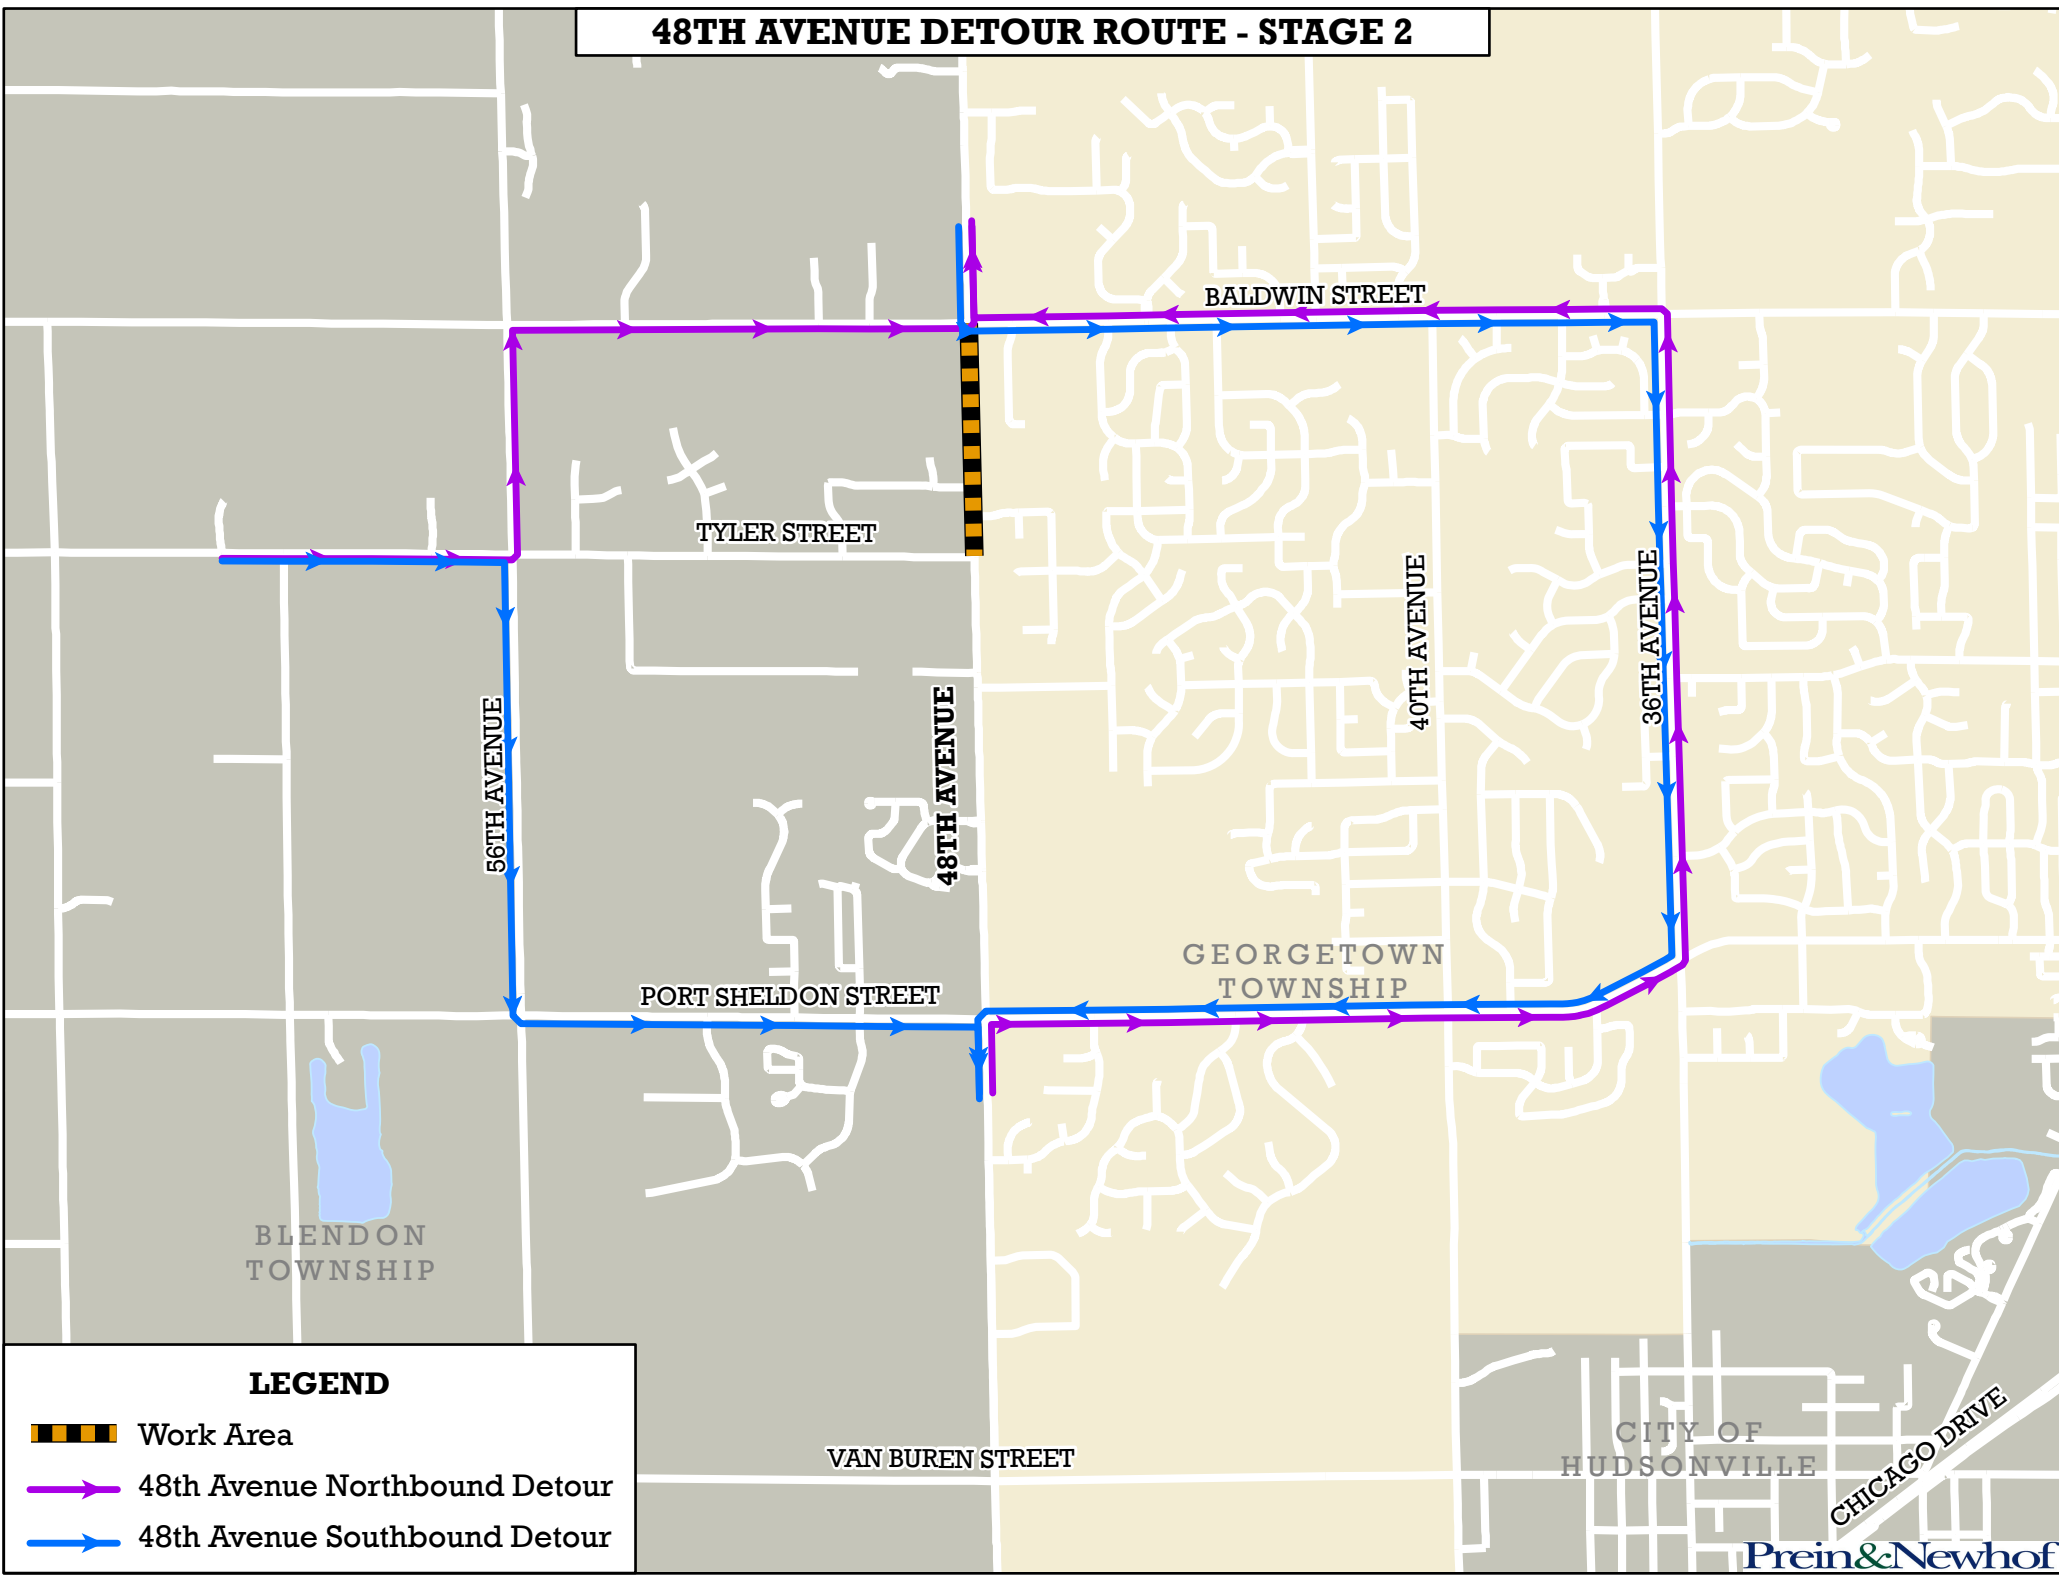

# 48TH AVENUE DETOUR ROUTE - STAGE 2

## LEGEND

-  Work Area
-  48th Avenue Northbound Detour
-  48th Avenue Southbound Detour