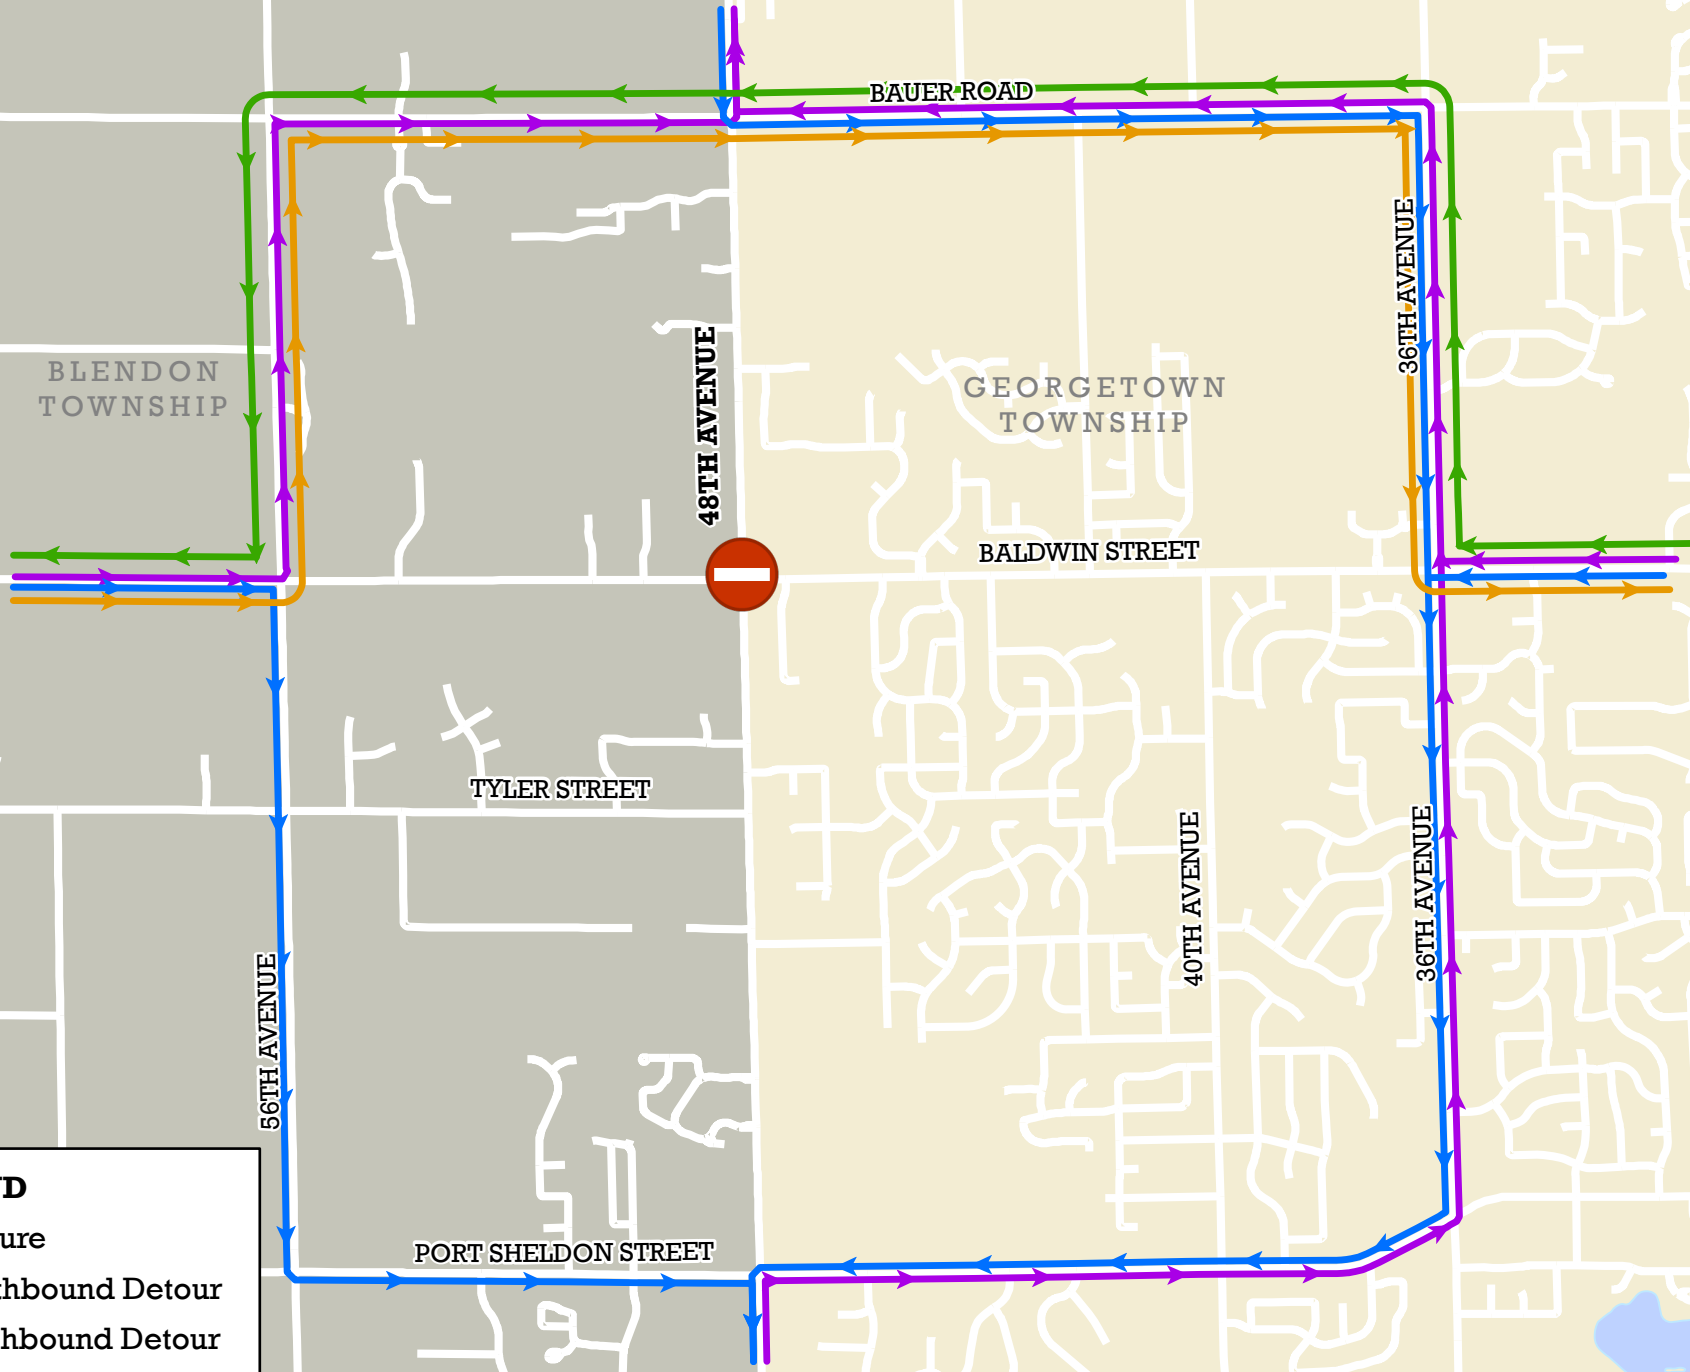

48TH AVENUE DETOUR ROUTE - STAGE 3

LEGEND

-  Intersection Closure
-  48th Avenue Northbound Detour
-  48th Avenue Southbound Detour
-  Baldwin Street Westbound Detour
-  Baldwin Street Eastbound Detour