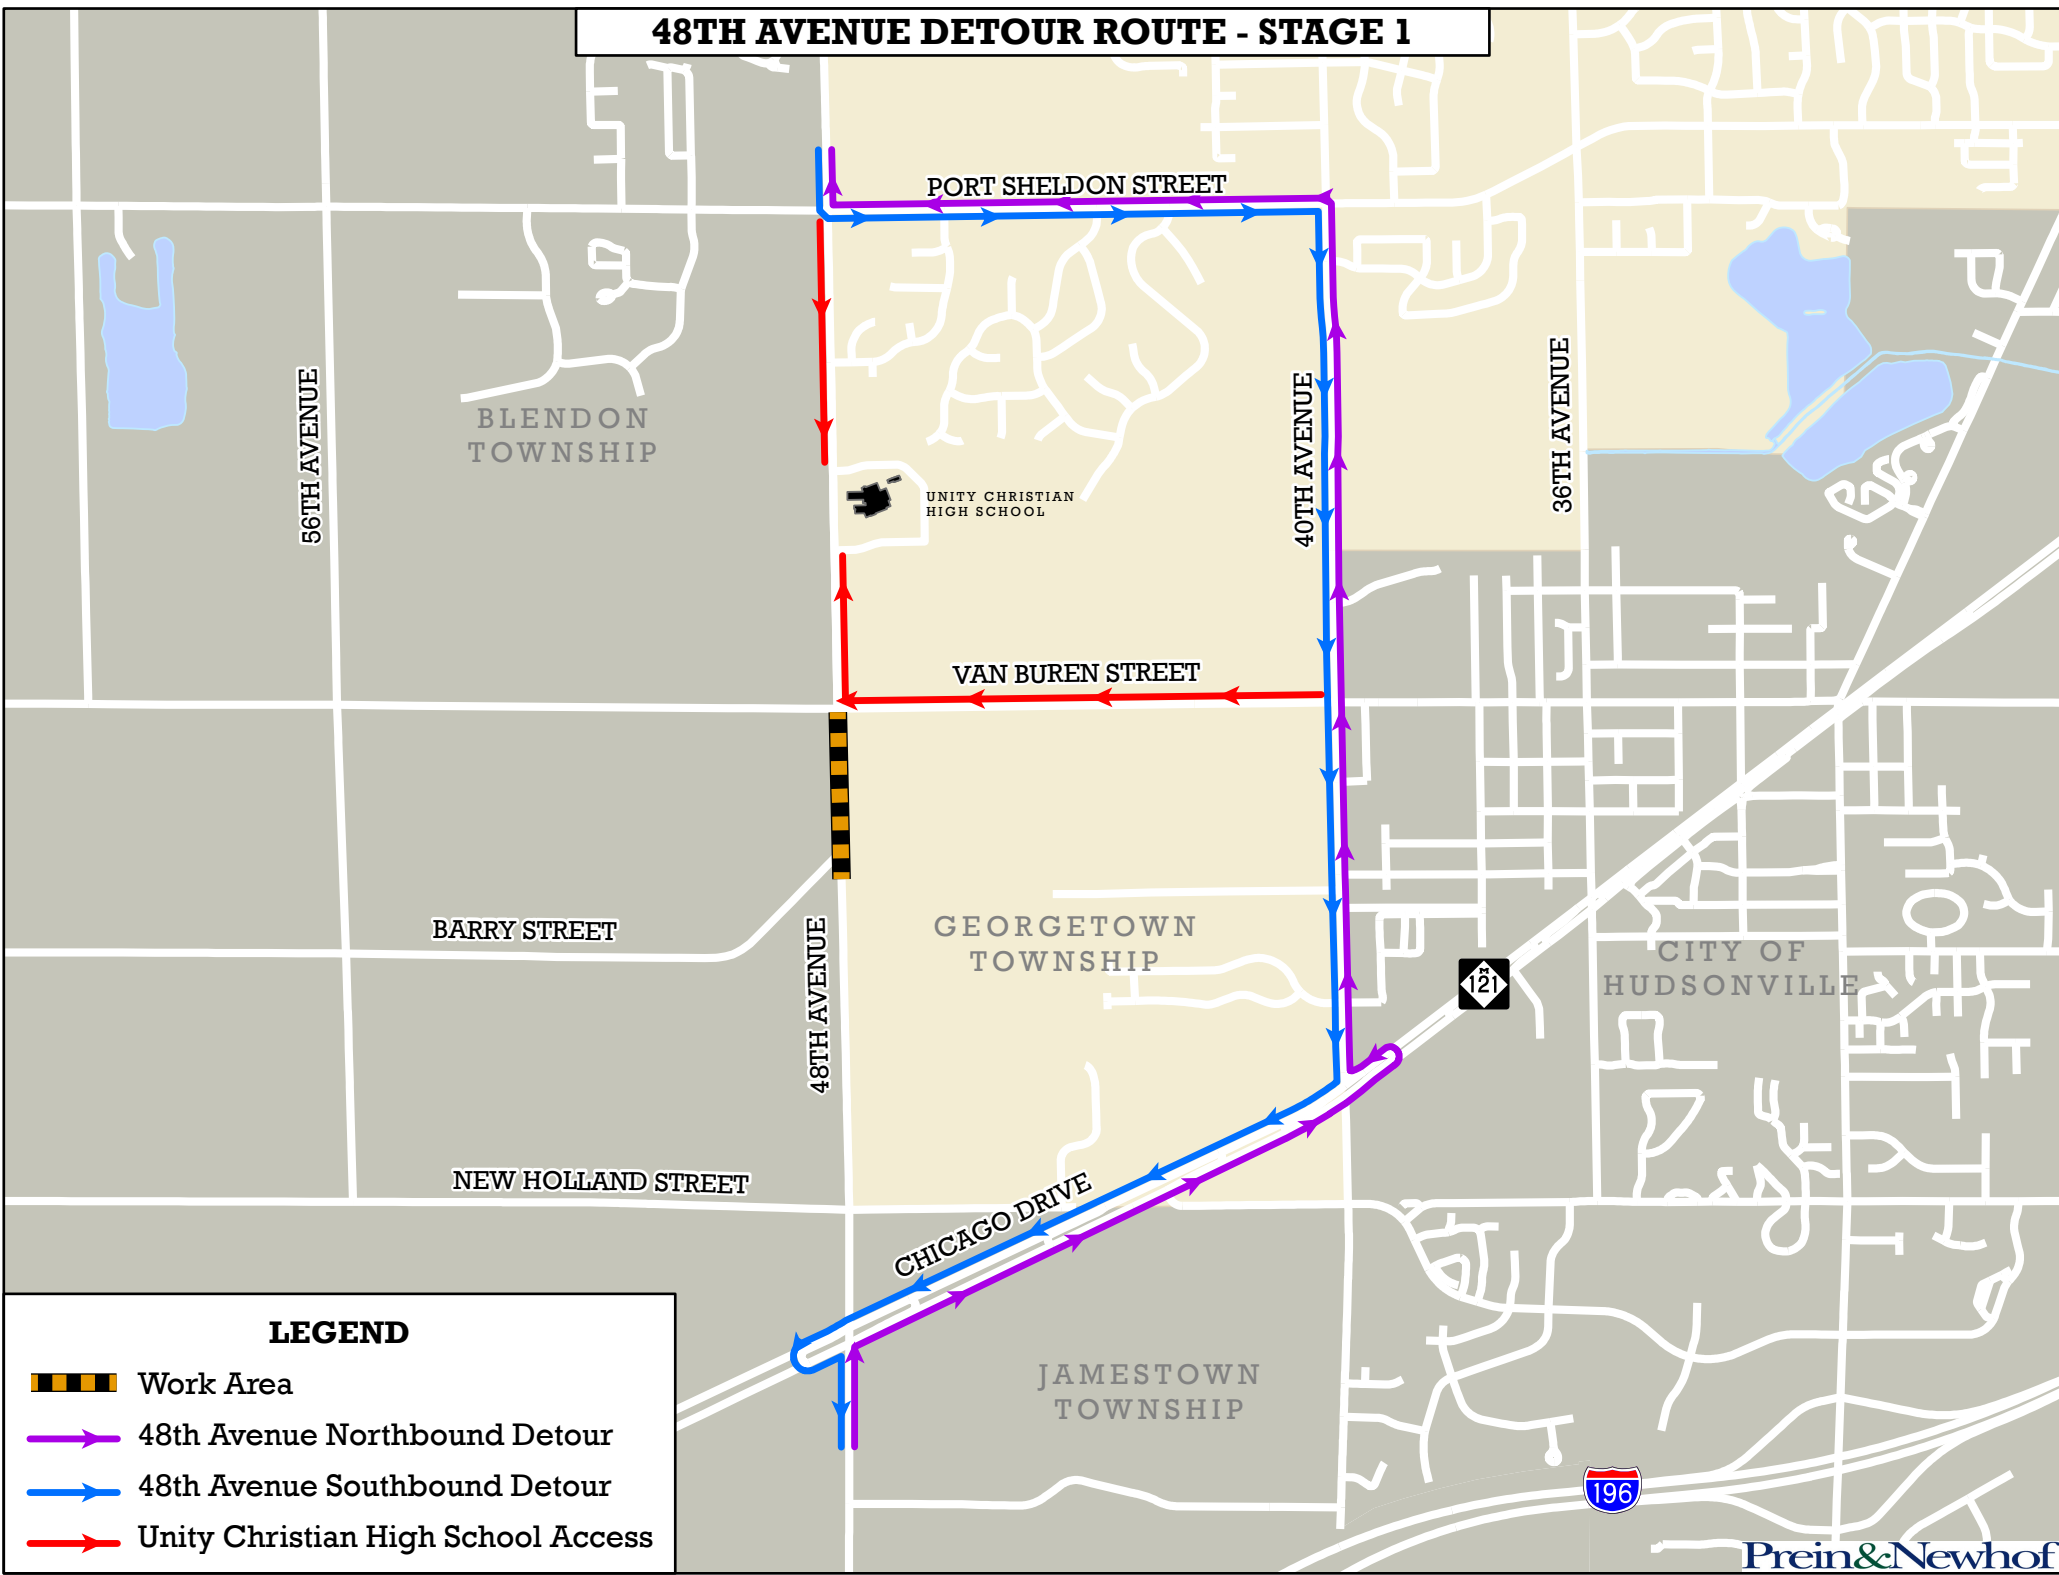

48TH AVENUE DETOUR ROUTE - STAGE 1

LEGEND

-  Work Area
-  48th Avenue Northbound Detour
-  48th Avenue Southbound Detour
-  Unity Christian High School Access