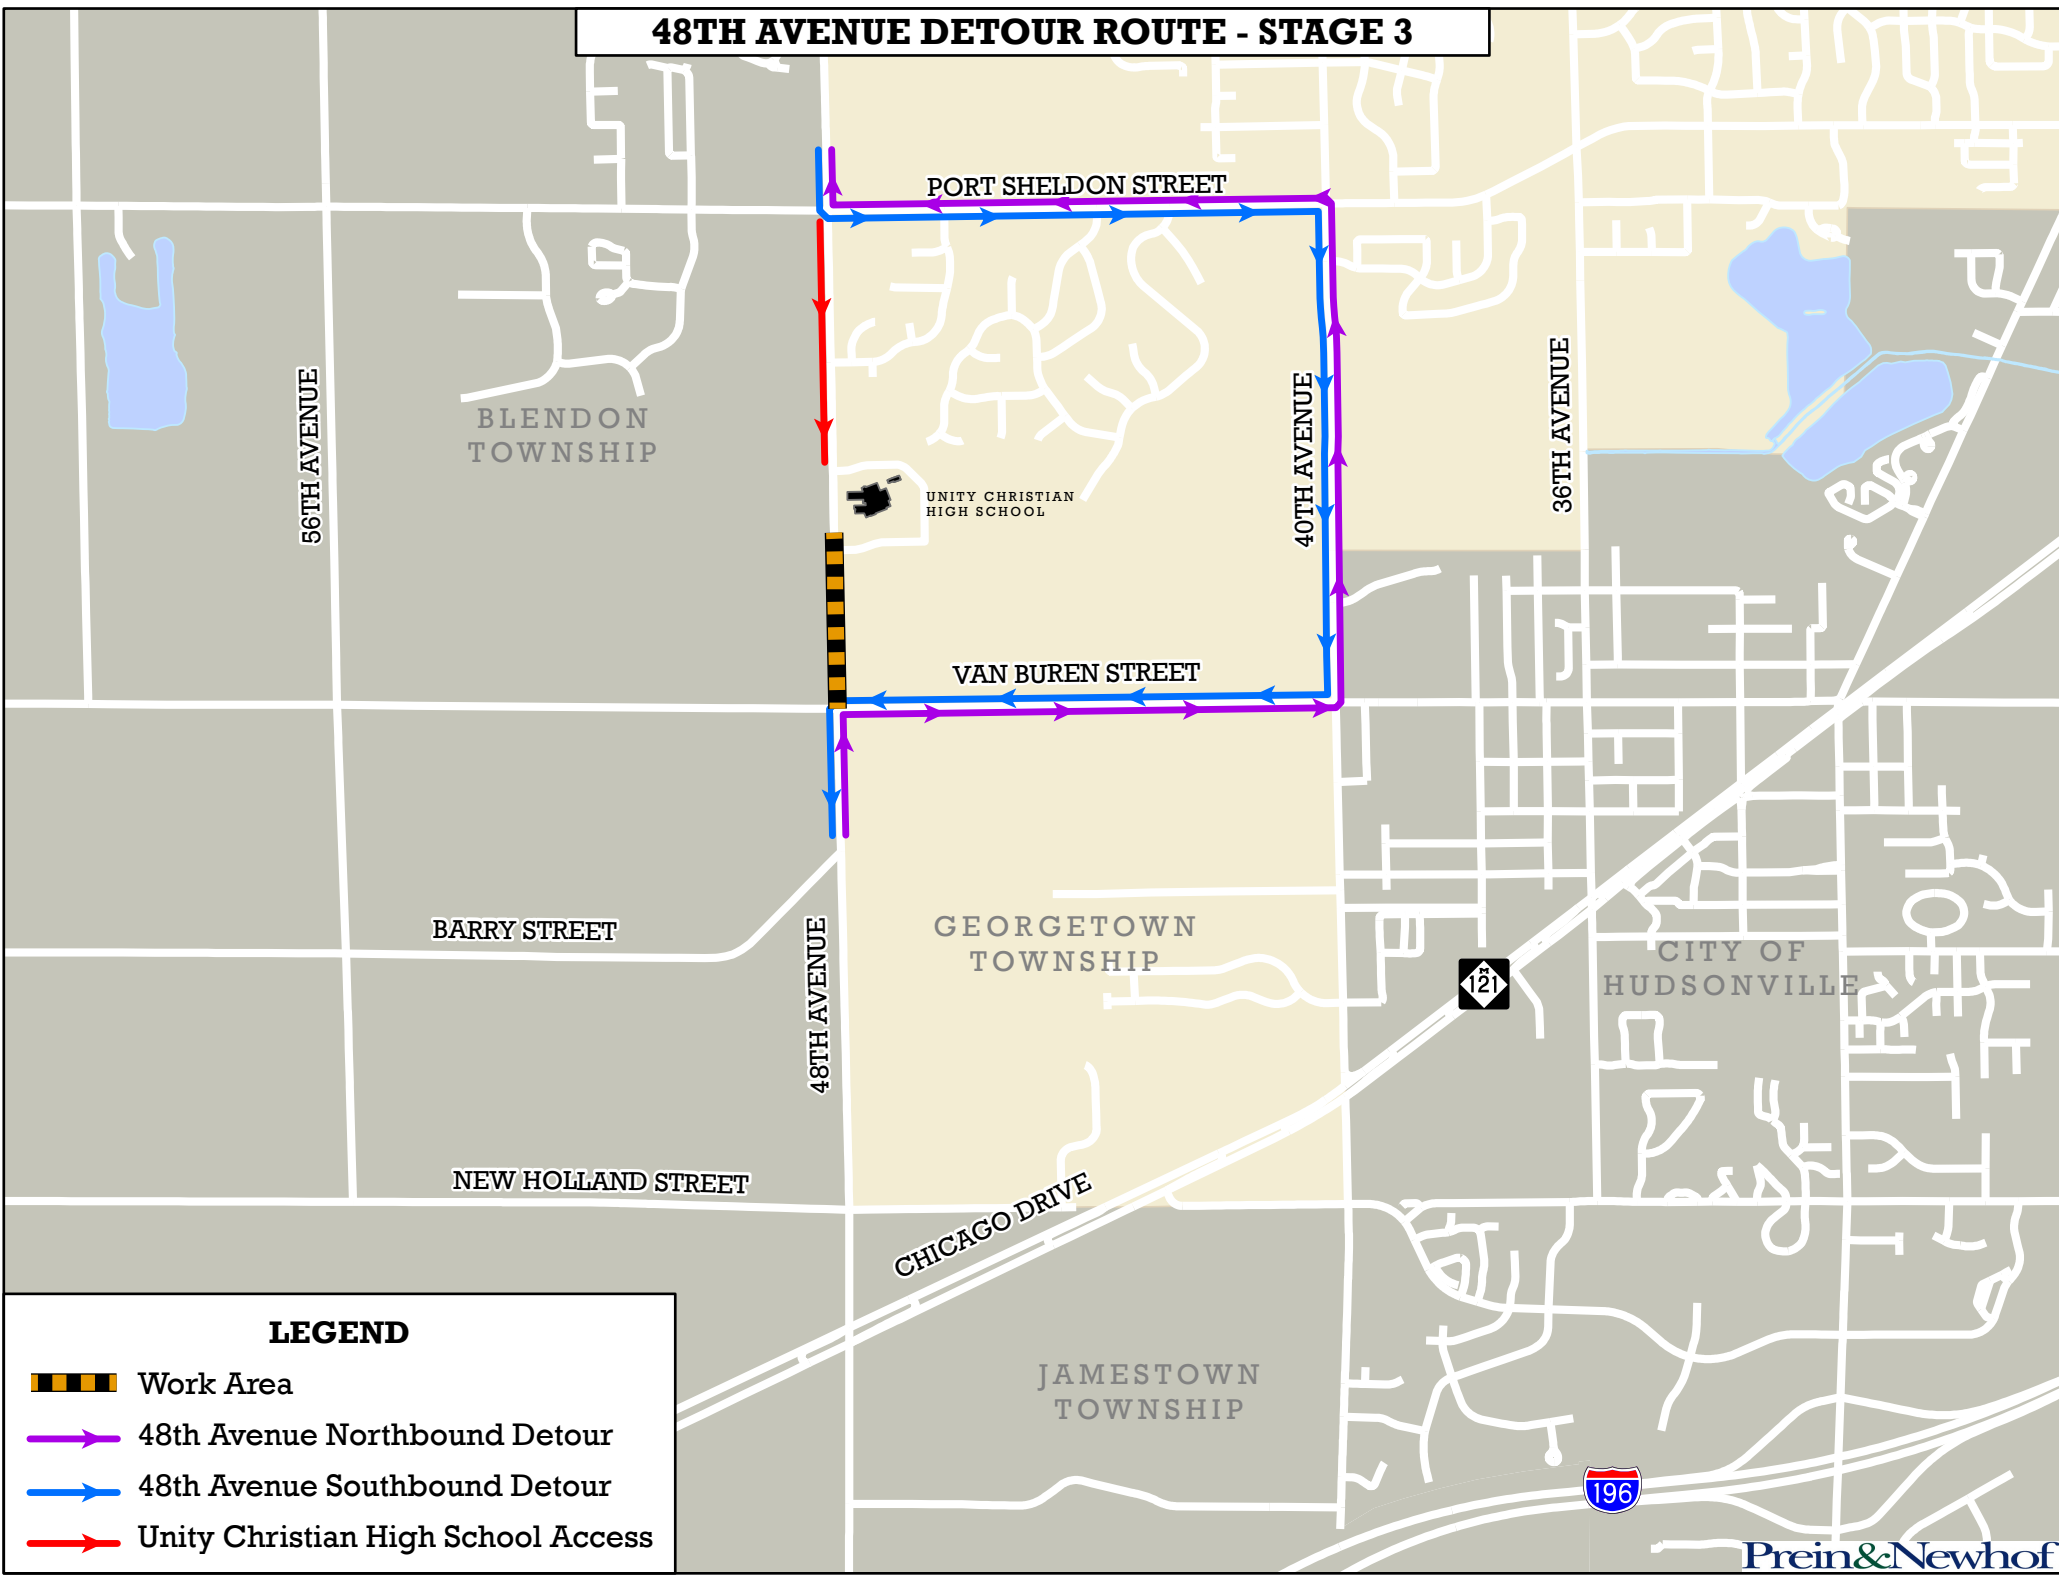

# 48TH AVENUE DETOUR ROUTE - STAGE 3

## LEGEND

-  Work Area
-  48th Avenue Northbound Detour
-  48th Avenue Southbound Detour
-  Unity Christian High School Access